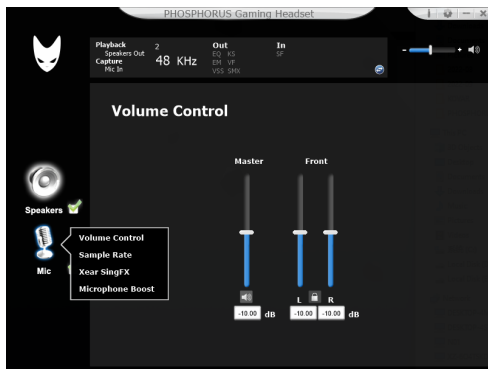

Line Controller

- ⑤ Microphone ON/OFF
- ⑥ Virtual 7.1 sound ON/OFF
- ⑦ Volume ON/OFF
- ⑧ RGB light ON/OFF

For the best sound effect, please active the speakers effect in PHOSPHORUS software, software could be download at: oversteelgaming.com

Speaker Setting

To customize the speaker setting, right click your mouse on the speaker icon, and you can customize these setting below:

- Volume Control
- Sample Rate
- Equalizer
- Environment Effects
- 7.1 Virtual Speaker Shifter
- Xear SingFX
- Xrear surround Max