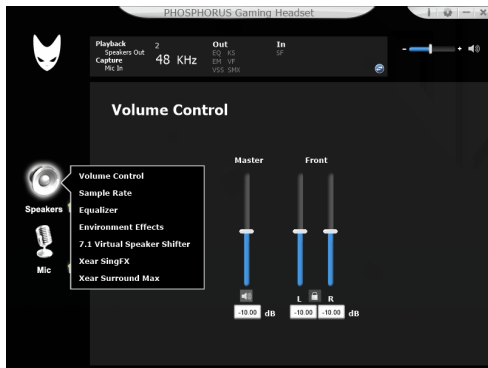

Line Controller

- ⑤ Microphone ON/OFF
- ⑥ Virtual 7.1 sound ON/OFF
- ⑦ Volume ON/OFF
- ⑧ RGB light ON/OFF

For the best sound effect, please active the speakers effect in PHOSPHORUS software, software could be download at: oversteelgaming.com

Speaker Setting

To customize the speaker setting, right click your mouse on the speaker icon, and you can customize these setting below:

- Volume Control
- Sample Rate
- Equalizer
- Environment Effects
- 7.1 Virtual Speaker Shifter
- Xear SingFX
- Xrear surround Max